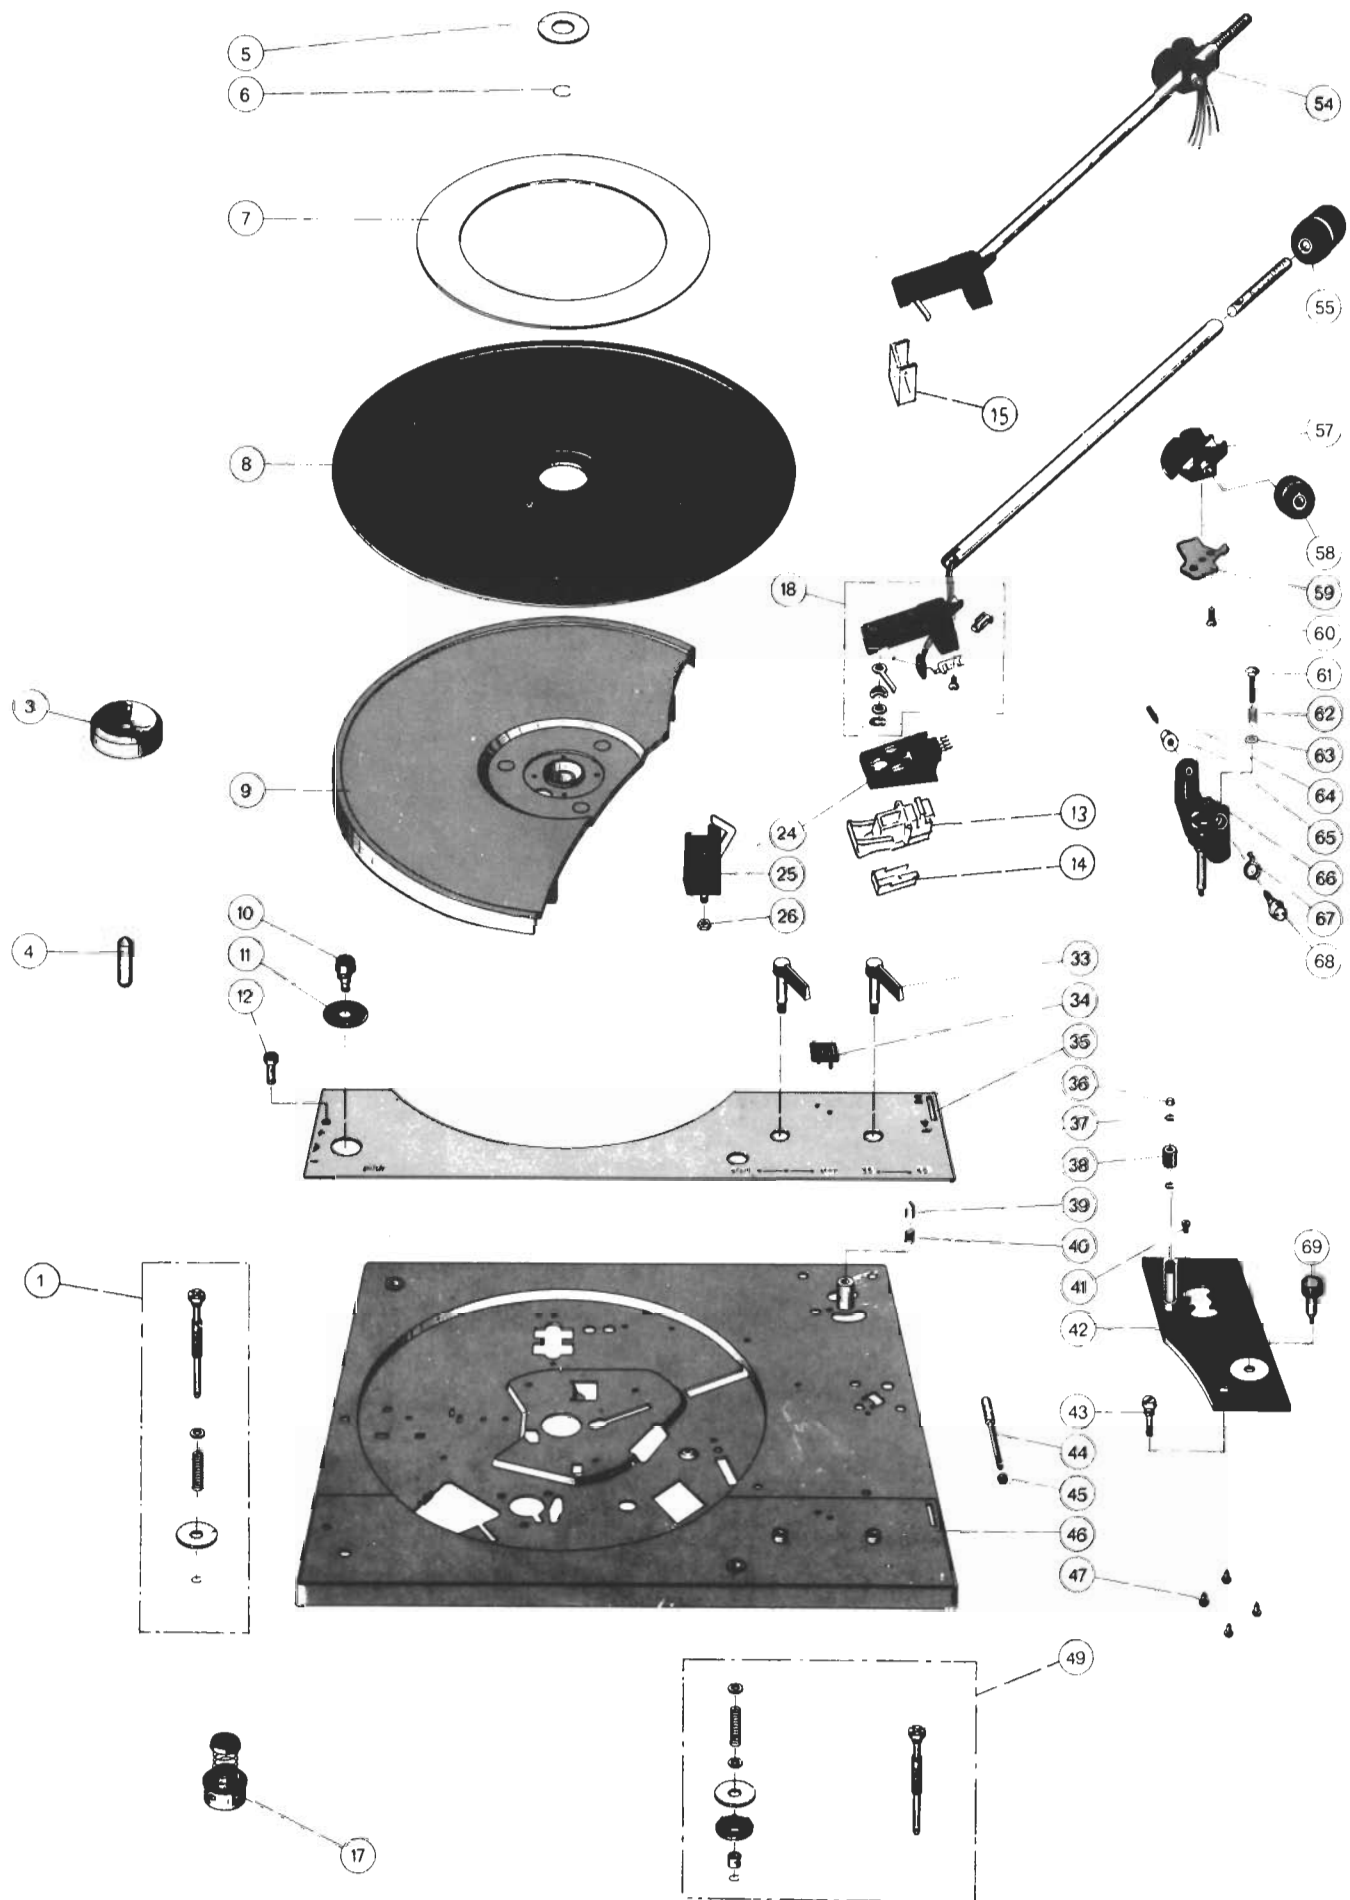

Eksempel: Modell Dual 1225  
713547 Spindel  
713803 Platetallerken

Merk! Tallene på tegningen er indeksnumre og må ikke brukes ved bestilling. Bestillingsnr. og beskrivelse finnes i listen.

| Index | SPECIFY THIS WHEN ORDERING |                        | Description (notes)          | Reference |
|-------|----------------------------|------------------------|------------------------------|-----------|
|       | Ordering No.               | Beskrivelse (merkader) |                              |           |
| 1     | 992936                     | Skrue                  | Screw, transport, assembly   |           |
| 3     | 713640                     | Adapter                | Disc, centring               |           |
| 4     | 713547                     | Spindel                | Spindle                      |           |
| 5     | 713618                     | Skive                  | Disc, facing                 |           |
| 6     | 713543                     | Ring                   | Ring, retaining              |           |
| 7     | 713705                     | Ring                   | Ring, facing                 |           |
| 8     | 713802                     | Matte                  | Mat, turntable, complete     |           |
| 9     | 713803                     | Platetallerken         | Turntable, complete          |           |
| 10    | 713708                     | Knapp                  | Knob, speed regulator        |           |
| 11    | 713706                     | Ring                   | Ring, dial                   |           |
| 12    | 713659                     | Skrue                  | Screw, adjustment            |           |
| 13    | 713863                     | Pickup                 | Cartridge, DMS 210           |           |
| 14    | 713864                     | Stift                  | Stylus, DN 211 for DMS 210   |           |
|       | 713666                     | Stift                  | Stylus, DN 201 for DMS 200   |           |
| 15    | 950217                     | Mal                    | Template, cartridge mounting |           |
| 17    | 713806                     | Oppheng                | Suspension, complete         |           |
| 18    | 713807                     | Hode                   | Head, tone arm, with lead    |           |
| 24    | 713622                     | Holder                 | Mounting, cartridge, TK 14   |           |
| 25    | 713808                     | Støtte                 | Support, tone arm, assembly  |           |
| 26    | 219162                     | Mutter                 | Nut, 3 mm                    |           |
| 33    | 713720                     | Hendel                 | Lever                        |           |
| 34    | 713653                     | Skilt                  | Plate, name                  |           |
| 35    | 713818                     | Plate                  | Plate, 1225                  |           |
| 36    | 713624                     | Knapp                  | Knob                         |           |
| 37    | 237970                     | Skive                  | Washer, lock, 1.5 mm         |           |
| 38    | 713634                     | Hylse                  | Sleeve, adjuster             |           |
| 39    | 713683                     | Tapp                   | Pivot, bearing               |           |
| 40    | 713689                     | Fjær                   | Spring, compression          |           |
| 41    | 210556                     | Skrue                  | Screw, 3 x 3 mm              |           |
| 42    | 713824                     | Deksel                 | Cover, with lift pin         |           |
| 43    | 713674                     | Skrue                  | Screw, adjuster              |           |
| 44    | 713709                     | Arm                    | Handle, tone arm             |           |
| 45    | 268192                     | Mutter                 | Nut, 2 mm                    |           |
| 46    | 713817                     | Plate                  | Plate, chassis               |           |
| 47    | 713613                     | Nagle                  | Pin, semicircular, 2 x 6 mm  |           |
| 49    | 713620                     | Skrue                  | Screw, transport, assembly   |           |
| 54    | 713820                     | Arm                    | Tone arm, complete           |           |
| 55    | 713821                     | Vekt                   | Weight                       |           |
| 57    | 713823                     | Lager                  | Bearing, complete            |           |
| 58    | 713809                     | Hus                    | Housing, spring              |           |
| 59    | 713704                     | Plate                  | Plate                        |           |
| 60    | 237905                     | Skrue                  | Screw, 3 x 8 mm              |           |
| 61    | 713703                     | Skrue                  | Screw, adjusting             |           |
| 62    | 713794                     | Fjær                   | Spring, compression          |           |
| 63    | 215320                     | Skive                  | Washer, 3.4 x 6 x 0.5 mm     |           |
| 64    | 713627                     | Skrue                  | Screw, set                   |           |
| 65    | 713702                     | Mutter                 | Nut, lock                    |           |
| 66    | 713810                     | Brakett                | Bracket, bearing, complete   |           |
| 67    | 713701                     | Viser                  | Pointer                      |           |
| 68    | 713707                     | Skrue                  | Screw, bearing               |           |
| 69    | 713725                     | Knapp                  | Knob, antiskating            |           |