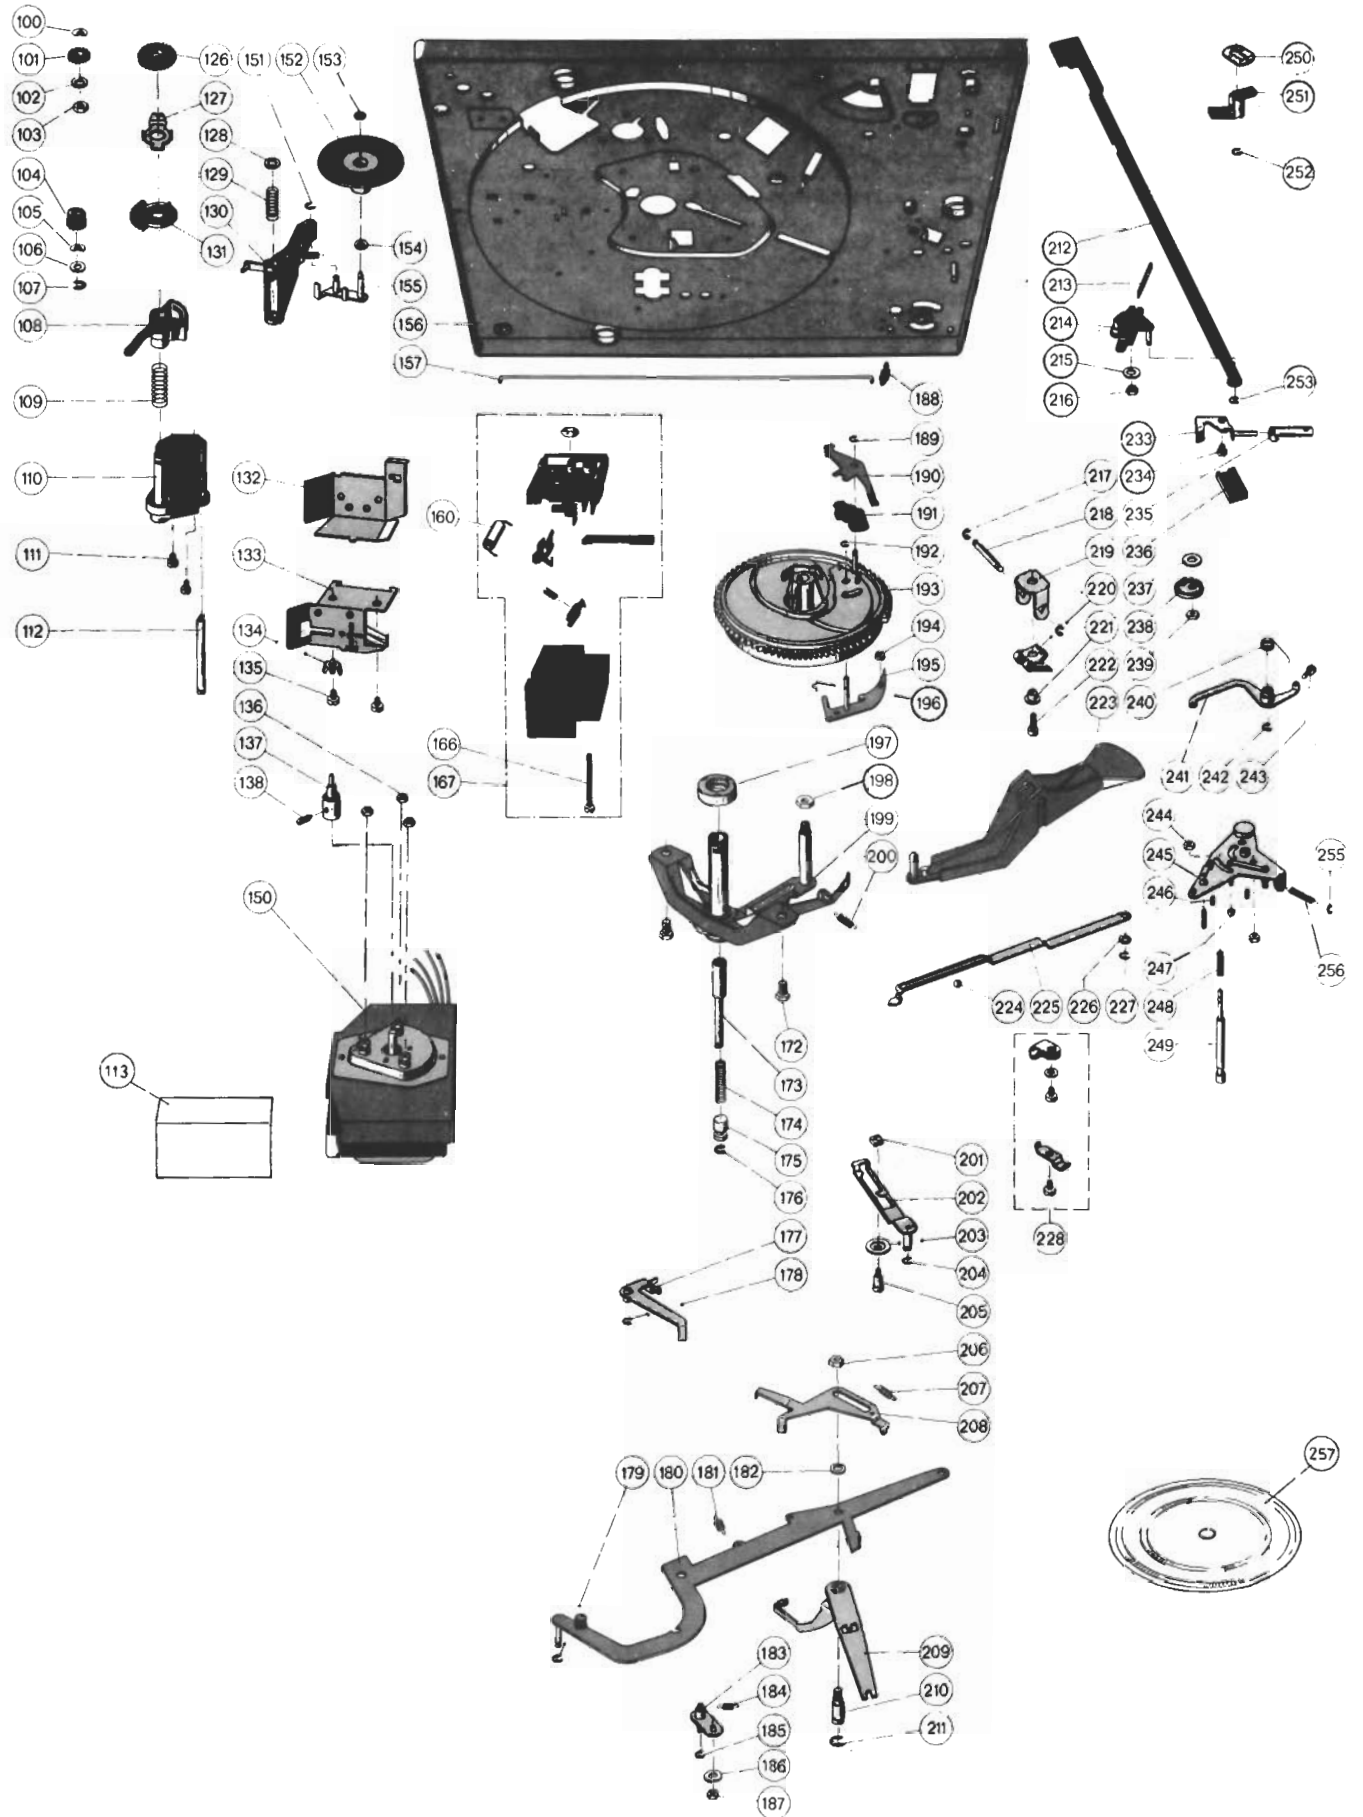

Index	SPECIFY THIS WHEN ORDERING		Description (notes)	Reference
	Ordering No.	Beskrivelse (merknader)		
210	713682	Bolt	Pin, grooved	
211	235937	Skive	Washer, lock, 4 mm	
212	713673	Skinne	Arm, positioning	
213	713680	Fjær	Spring, leaf	
214	713718	Arm	Lever, adjusting	
215	217152	Skive	Washer, 4.3 x 9 x 0.8 mm	
216	219162	Mutter	Nut, 3 mm	
217	230542	Skive	Washer, lock, 2.3 mm	
218	713542	Aksel	Spindle	
219	713679	Holder	Support, bearing	
220	713678	Fjær	Spring, leaf	
221	713540	Avstandsstykke	Spacer	
222	212237	Skrue	Screw, 3 x 6 mm	
223	713814	Arm	Lever, main	
224	233229	Kule	Ball, 4 mm	
225	713675	Sleide	Arm, cut-off	
226	713558	Skive	Disc, skating	
227	230542	Skive	Washer, lock, 2.3 mm	
228	713789	Klips	Clip, cable, complete	
233	713719	Vinkel	Bracket, bearing	
234	713795	Skrue	Screw, 3 x 3 mm	
235	713687	Arm	Cam, lift	
236	713688	Plate	Plate, brake	
237	713626	Skive	Washer	
238	713642	Skive	Washer, plastic	
239	219162	Mutter	Nut, 3 mm	
240	713691	Fjær	Spring	
241	713726	Arm	Arm, skating, complete	
242	239651	Skive	Washer, lock, 3.2 mm	
243	713643	Skrue	Screw	
244	265218	Mutter	Nut, 3 mm	
245	713822	Segment	Segment, complete	
246	713722	Skrue	Screw, set, 2 x 4 mm	
247	713649	Tapp	Stud	
248	713625	Fjær	Spring, compression	
249	713721	Bolt	Bolt, lift	
250	713647	Fjær	Spring, locking	
251	713668	Lager	Bearing, guide	
252	230542	Skive	Washer, lock, 2.3 mm	
253	230542	Skive	Washer, lock, 2.3 mm	
255	713557	Skive	Washer, adjusting	
256	713635	Fjær	Spring, tension	
257	713606	Skive	Disc, stroboscope, 50/60 Hz